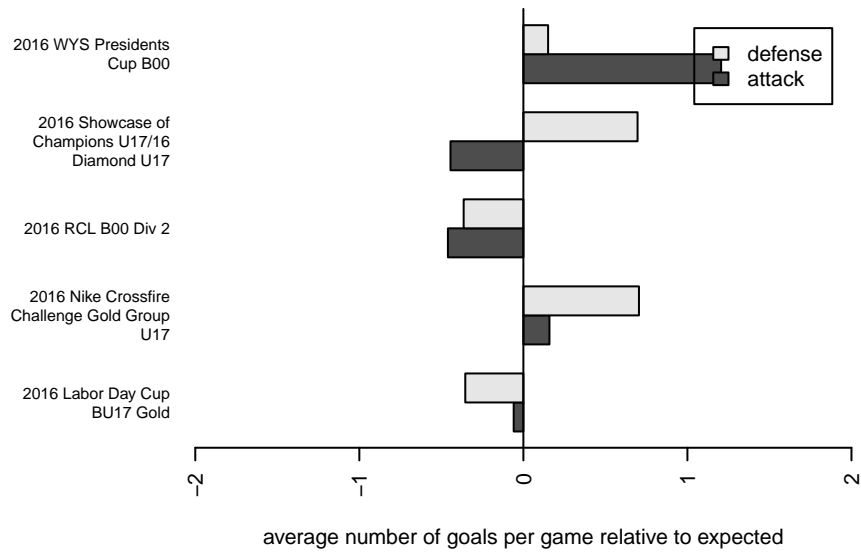

Performance relative to 13 month average