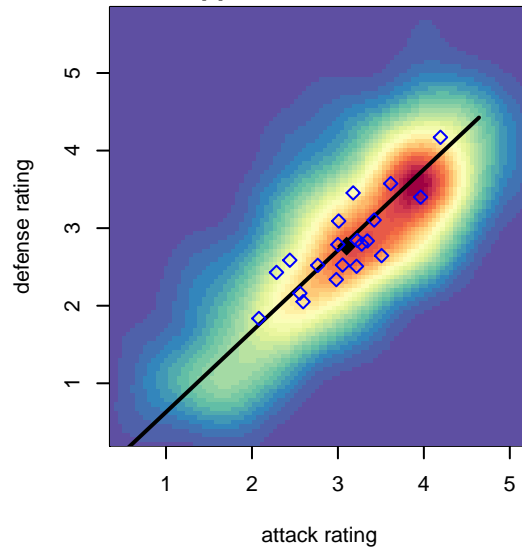

**attack and defense rating
relative to others at age
and all opponents in last 13 months**