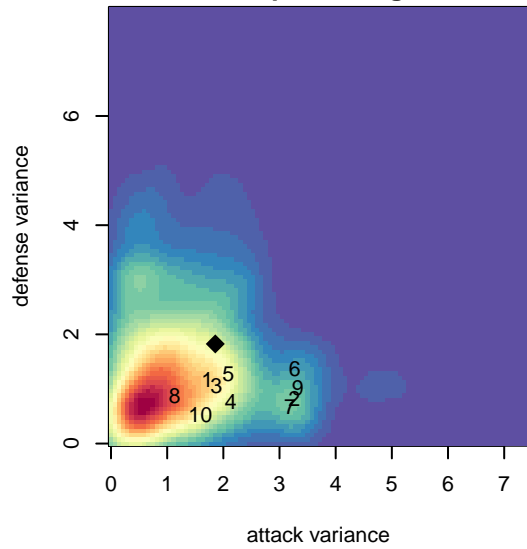

GS Surf B B00

GS Surf
 Bothel, WA
 B00 total strength=1647
 attack=22.22 defense=15.93
 fall league = RCL B00 Div 2

alt names used:
 GS Surf B00 B
 GREATER SEATTLE SURF GSS B00 B (WA)
 GS Surf B00 B
 GS SURF 00B (USA)
 GS Surf B00 B

Venues played:
 2016 Showcase of Champions U17/16 Diamon
 2016 Nike Crossfire Challenge Gold Group U17
 2016 Labor Day Cup BU17 Gold
 2016 RCL B00 Div 2
 2016 WYS Presidents Cup B00

**attack and defense variance (black dot)
relative to other teams
and top 10 in region**