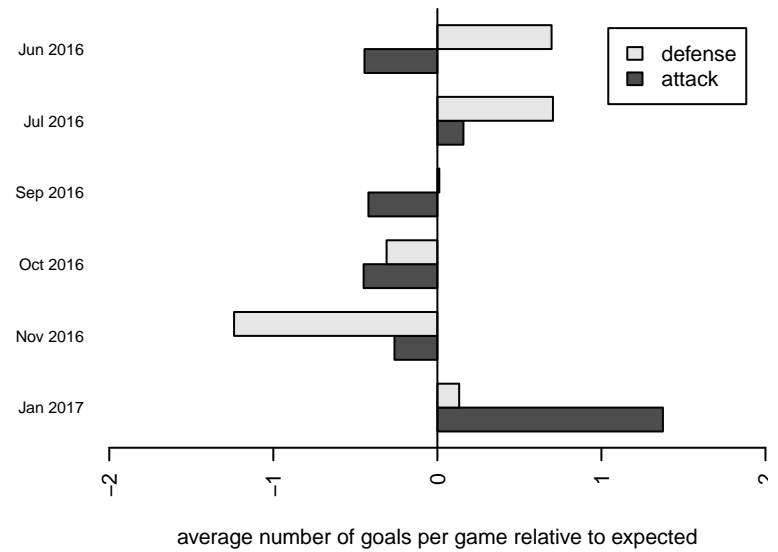

Performance relative to 13 month average