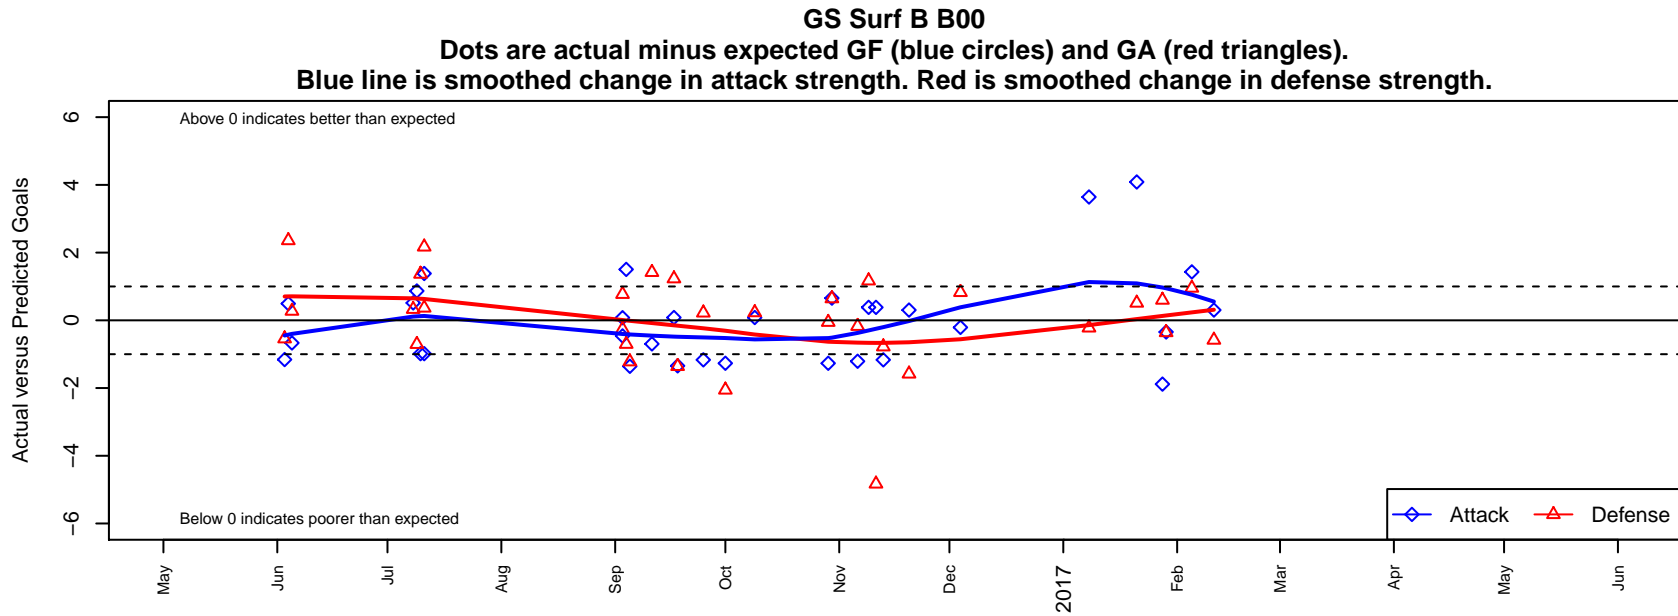

**attack and defense variance (black dot)
relative to other teams
and top 10 in region**

**attack and defense rating
relative to others at age
and all opponents in last 13 months**

GS Surf B B00

GS Surf
Bothel, WA
B00 total strength=1647
attack=22.22 defense=15.93
fall league = RCL B00 Div 2

alt names used:
GS Surf B00 B
GREATER SEATTLE SURF GSS B00 B (WA)
GS Surf B00 B
GS SURF 00B (USA)
GS Surf B00 B

Venues played:
2016 Showcase of Champions U17/16 Diamon
2016 Nike Crossfire Challenge Gold Group U17
2016 Labor Day Cup BU17 Gold
2016 RCL B00 Div 2
2016 WYS Presidents Cup B00