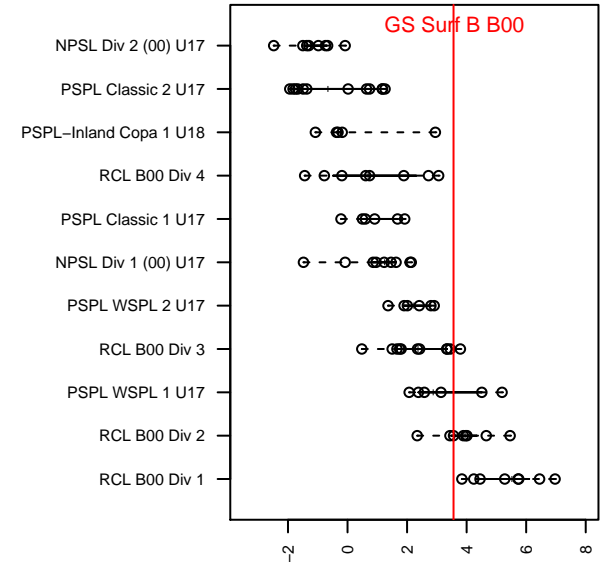

**attack and defense rating
relative to others at age
and all opponents in last 13 months**